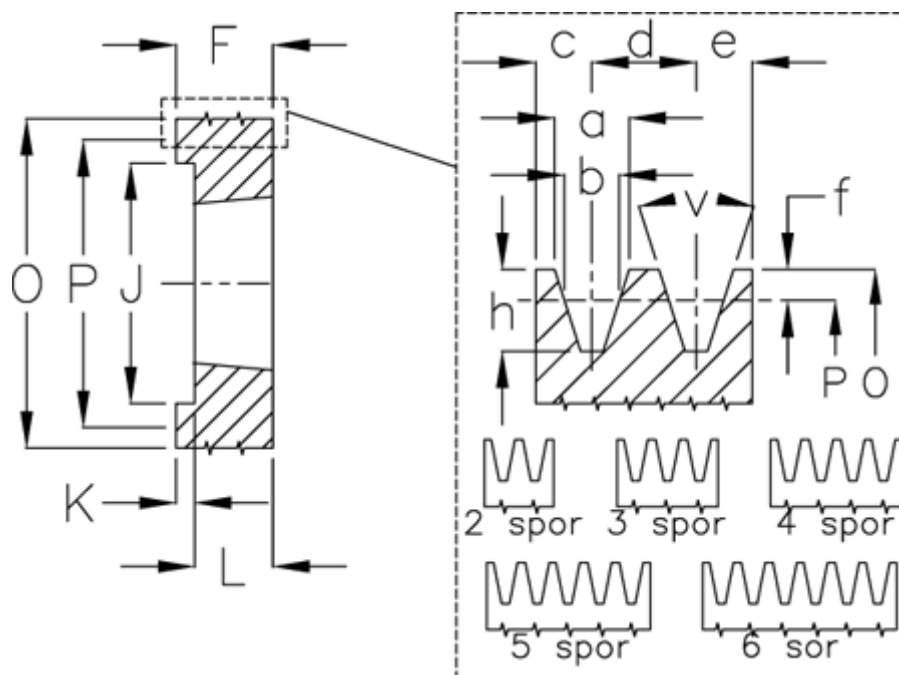

Article number: 604110008502

Description: V-belt pulley SPA 85/2 TL1210

Measures

a	= 12,7	For bush	= 1210	P	= 85
b	= 11	h	= 13,8	Type	= SPA
Bush ζ max	= 32	J	= 55.0	v	= 34 grader
c	= 10	K	= 10		
d	= 15	L	= 25		
e	= 10	m	= -		
f	= 2,8	Number of ribs	= 2		
F	= 35	O	= 90,5		